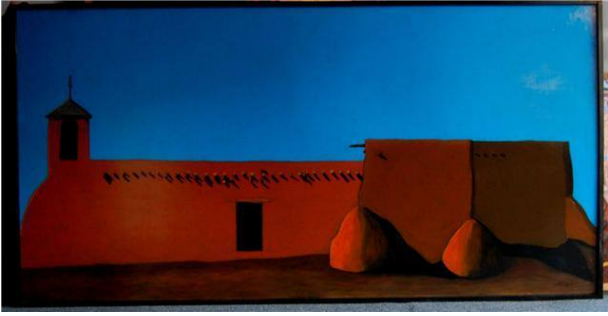

Basic Detail Report

San Francisco de Asis, Ranchos de Taos

Date

2008

Primary Maker

Gill-Tapia, Alvin

Medium

acrylic on panel

Description

Large, horizontal vertical showing long side view of historic mission church, San Francisco de Asis, Taos, NM

Dimensions

canvas: 50 × 100 in. (127 × 254 cm)