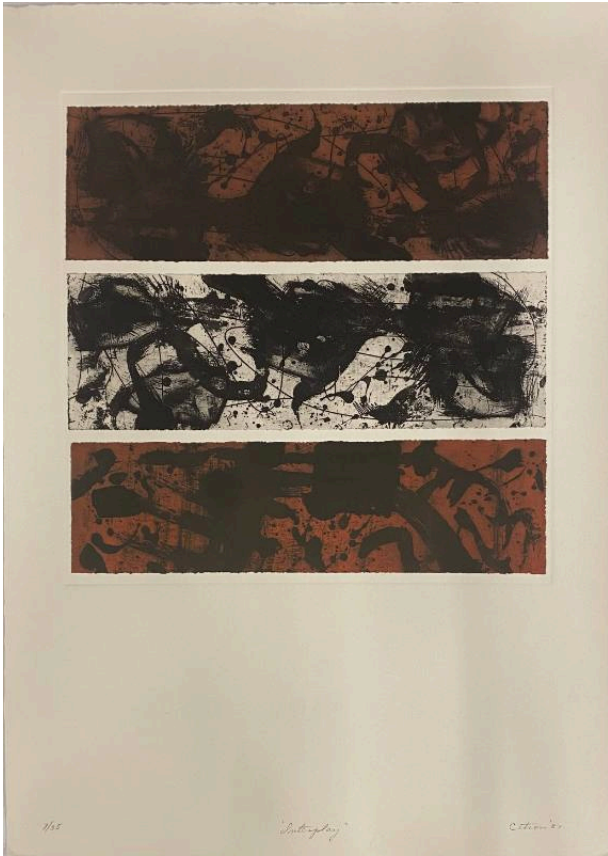

Basic Detail Report

Interplay

Date

1981

Primary Maker

Citron, Minna

Medium

etching and aquatint on paper

Dimensions

image: 18 × 18 in. (45.7 × 45.7 cm) sheet: 31 × 22 in.
(78.7 × 55.9 cm)