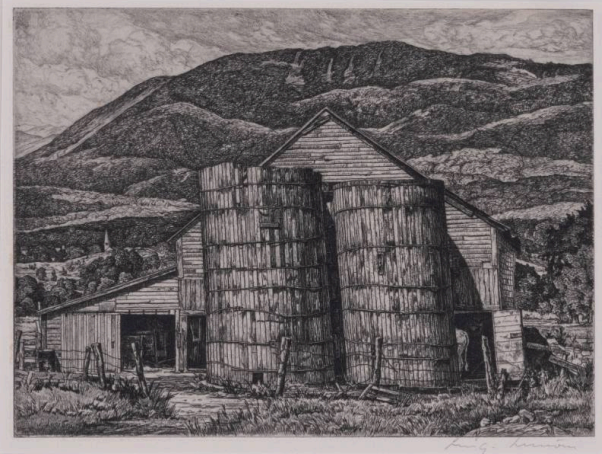

Basic Detail Report

Shadow and Substance

Date

1943

Primary Maker

Luigi Lucioni

Medium

etching on paper

Description

Horizontal etching of a barn with two silos surrounded by a post and wire fence. In the background rolling hills stretching to a cloud filled horizon.

Dimensions

frame: 13 1/4 x 15 3/4 in. (33.7 x 40 cm) image: 7 3/4 x 10 1/2 in. (19.7 x 26.7 cm)