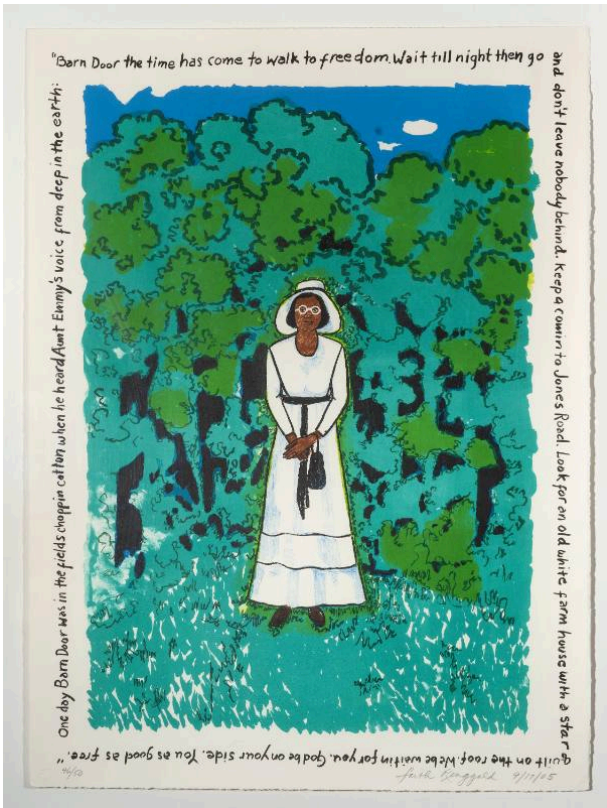

Basic Detail Report

(88.9 × 68.6 cm)

Aunt Emmy

Date

2005

Primary Maker

Ringgold, Faith

Medium

lithograph on cream wove paper

Description

vertical, rectangular portrait of Aunt Emmy in center facing forward, wearing white hat, glasses, and dress with black belt and purse; hands clasped in front of her; in front of grey and green foliage scene; blue sky with small white clouds at top.

Dimensions

sheet: 30 × 22 in. (76.2 × 55.9 cm) frame: 35 × 27 in.