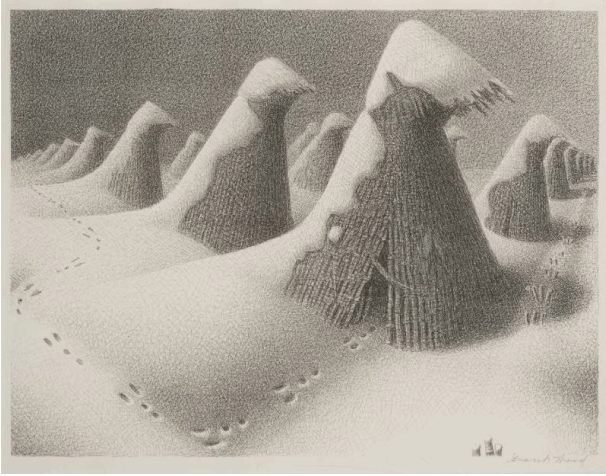

Basic Detail Report

January

Date

1937

Primary Maker

Wood, Grant (1891-1942)

Medium

lithograph on paper

Description

Horizontal, rectangular image of winter, rural landscape with group of cornstalks in snow-covered field with snow also accumulated on left sides of each stalk

Dimensions

image: 10 × 12 1/2 in. (25.4 × 31.8 cm) sheet: 12 × 16 in. (30.5 × 40.6 cm) frame: 18 × 22 in. (45.7 × 55.9 cm)