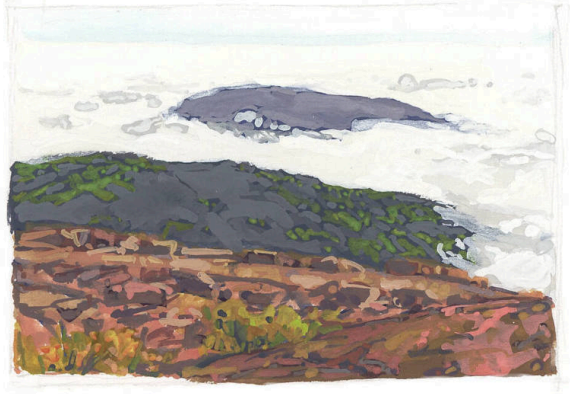

Basic Detail Report

Fog Islands from Cadillac

Date

2005

Primary Maker

Paquette, Thomas

Medium

gouache on Bristol board

Description

Small, horizontal, rectangular image depicting landscape of view of fog on island from Cadillac Mountain in Arcadia National Park, Maine; mountainous view in foreground and center with fog enveloping center mountain except for top; light blue sky in foreground

Dimensions

image: 2 × 3 in. (5.1 × 7.6 cm) frame: 11 1/4 × 10 3/4 in. (28.6 × 27.3 cm)