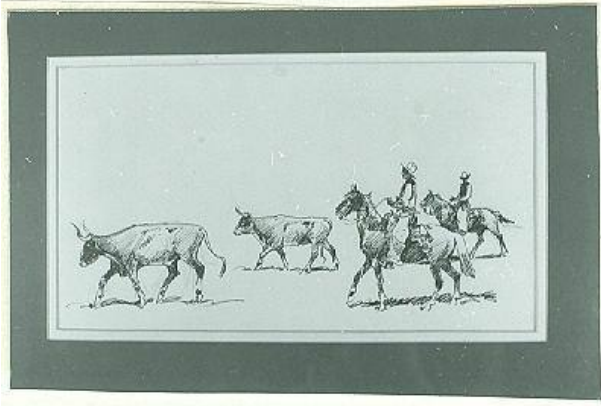

Basic Detail Report

Untitled (Two Cowboys Driving Longhorn Steer)

Date

circa 1907 - 1945

Primary Maker

Borein, John Edward

Medium

pen and ink on paper

Description

Horizontal rectangle showing two mounted cowboys; driving two longhorn steer.

Dimensions

image: 6 1/2 × 11 1/2 in. (16.5 × 29.2 cm) sheet: 8 × 14 in. (20.3 × 35.6 cm) frame: 17 × 21 in. (43.2 × 53.3 cm)