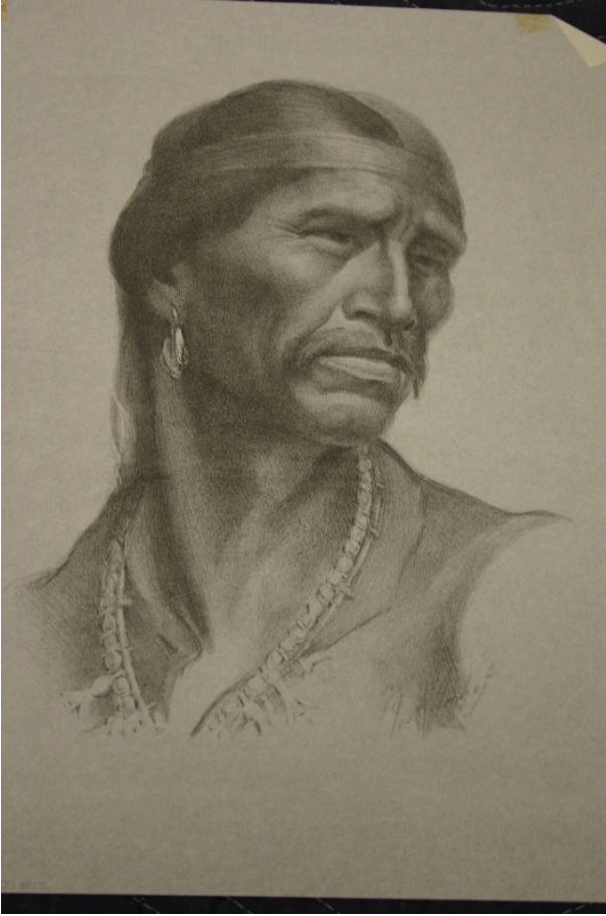

Basic Detail Report

Navajo

Date

mid-20th century

Primary Maker

Imhof, Joseph A.

Medium

lithograph on paper

Description

Vertical, rectangular portrait of Navajo male with mostche at 3/4 view; focusing right.

Dimensions

image: 17 1/4 x 14 in. (43.8 x 35.6 cm) mat: 21 3/4 x 17 1/4 in. (55.2 x 43.8 cm)