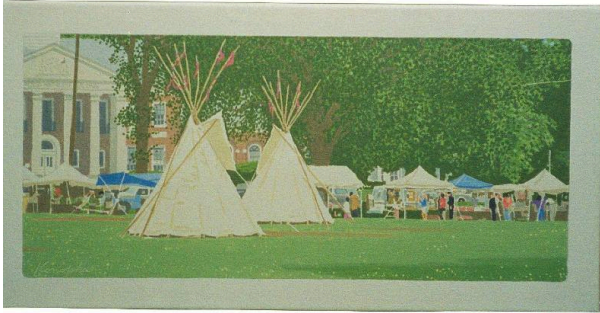

Basic Detail Report

Pow Wow (Maplewood, New Jersey)

Date

2004

Primary Maker

Konopka, Joseph

Medium

acrylic on canvas

Description

Horizontal rectangle showing scene of modern pow-wow; two teepees in foreground; series of tents behind; courthouse to left; trees in background.

Dimensions

canvas: 10 × 20 3/4 in. (25.4 × 52.7 cm)