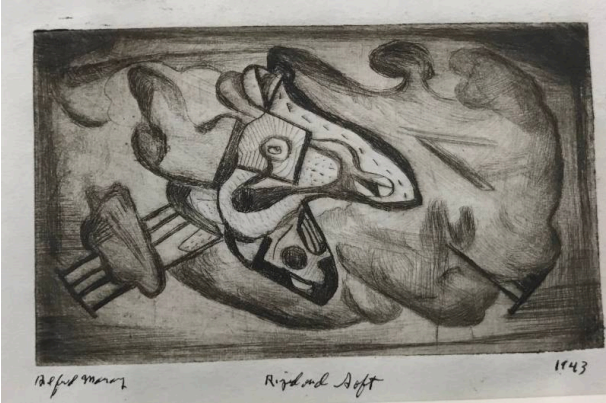

Basic Detail Report

Rigid and Soft

Date

1943

Primary Maker

Morang, Alfred

Medium

etching on paper

Description

Horizontal, rectangular, abstract image.

Dimensions

image: 3 × 5 in. (7.6 × 12.7 cm) sheet: 6 × 7 3/4 in. (15.2 × 19.7 cm)