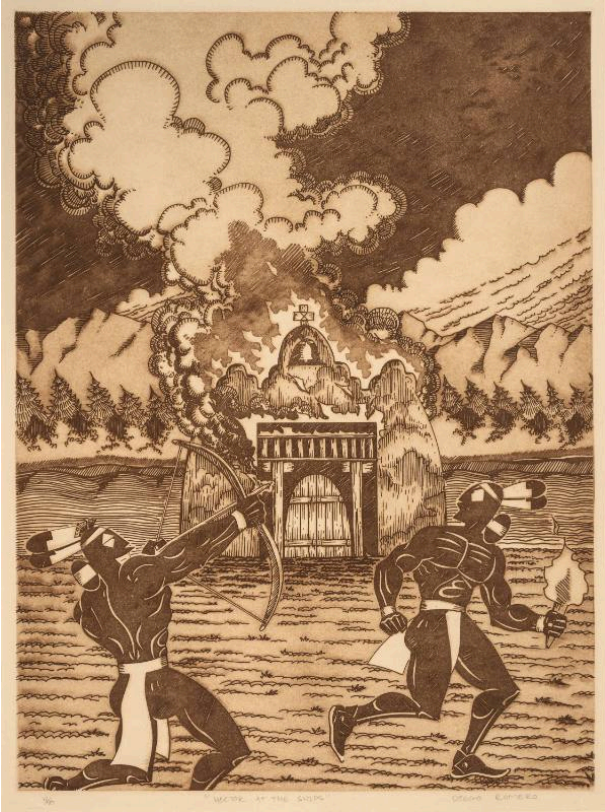

Basic Detail Report

× 24 3/4 in. (83.2 × 62.9 cm)

Hector at the Ships

Date

1999

Primary Maker

Romero, Diego

Medium

etching on medium weight wovenpaper

Description

Vertical, rectangular, sepia-tone image showing two muscular men, wearing loincloths and feathers in hair; one aiming arrow with bow towards sky; other man carrying Olympic-style torch; in front of Mexican-style church on fire

Dimensions

sheet: 23 1/2 × 17 1/2 in. (59.7 × 44.5 cm) frame: 32 3/4