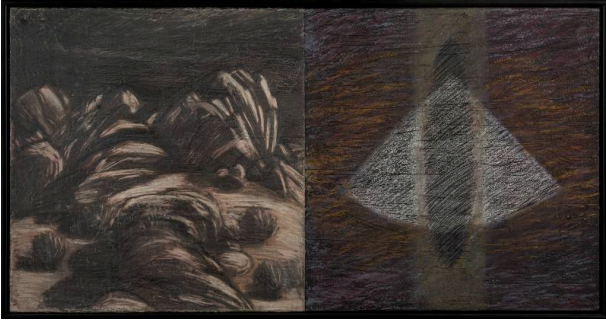

Basic Detail Report

Tucson Series VI

Date

1991

Primary Maker

WalkingStick, Kay

Medium

mixed dry media on stretched paper (BFR Rives 100% rag) on ground of sculptmetal

Description

Horizontal rectangular panels; landscape on left panel; abstract image on right panel

Dimensions

canvas: 22 1/2 × 44 1/2 in. (57.2 × 113 cm) frame: 24 × 45 3/4 in. (61 × 116.2 cm)