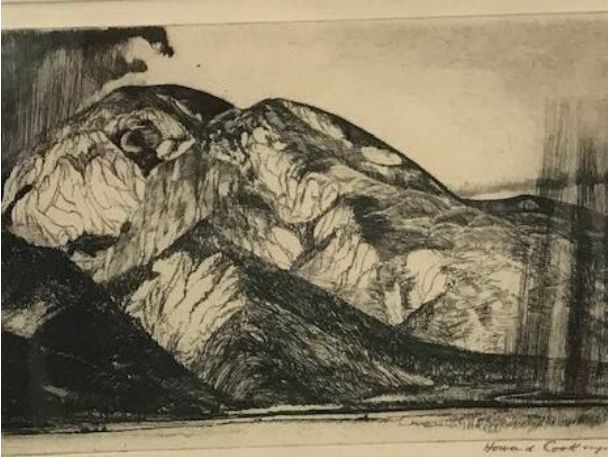

Basic Detail Report

The Lobo

Date

1927

Primary Maker

Cook, Howard Norton

Medium

drypoint etching on paper

Description

small, horizontal, rectangular mountain landscape; rain in background

Dimensions

image: 4 × 6 in. (10.2 × 15.2 cm) sheet: 7 × 7 in. (17.8 × 17.8 cm) frame: 14 3/4 × 17 3/4 in. (37.5 × 45.1 cm)