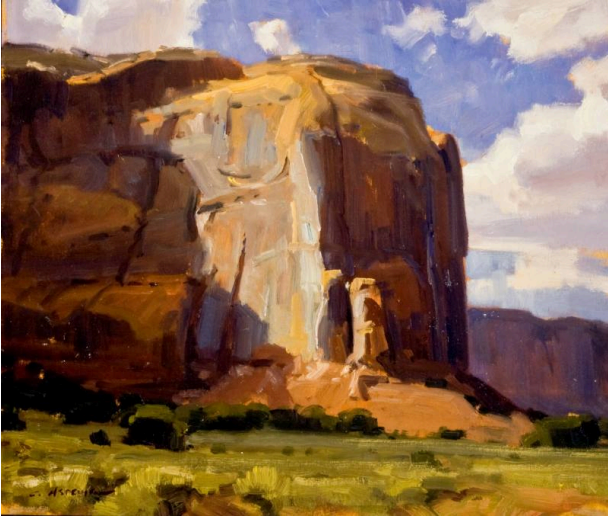

## Monument Valley, Arizona (study)

### Description

Small, horizontal rectangular landscape; view of rocky promontory (looking like part of mesa), extending out into grassy plain with some bushes; left side in shadows; blue sky with white cumulus clouds at top and top right