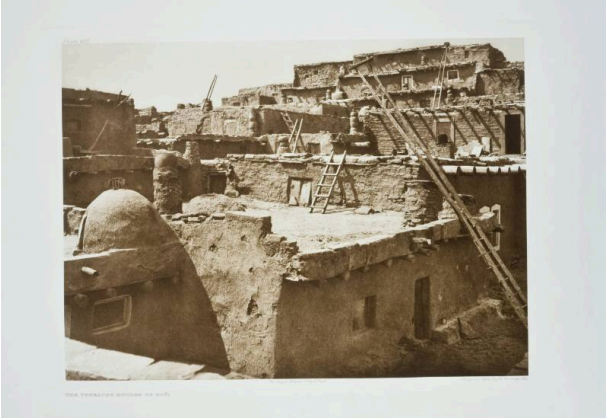

Basic Detail Report

The Terraced Houses of Zuni The North American Indian, Portfolio 17, plate 609

Date

1903

Primary Maker

Curtis, Edward Sheriff

Medium

copper-plate photogravure in sepia ink on Van Gelder paper

Description

Horizontal rectangle with border; showing five levels of pueblo including ladders; pot-chimneys and large oven at left.

Dimensions

image: 11 × 15 in. (27.9 × 38.1 cm) sheet: 18 × 22 in. (45.7 × 55.9 cm) mat: 20 × 24 in. (50.8 × 61 cm)