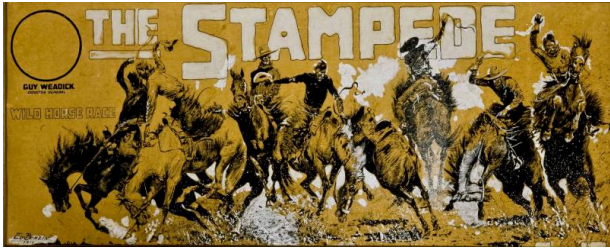

## The Stampede: Wild Horse Race

**Date**

1916

**Primary Maker**

Borein, John Edward