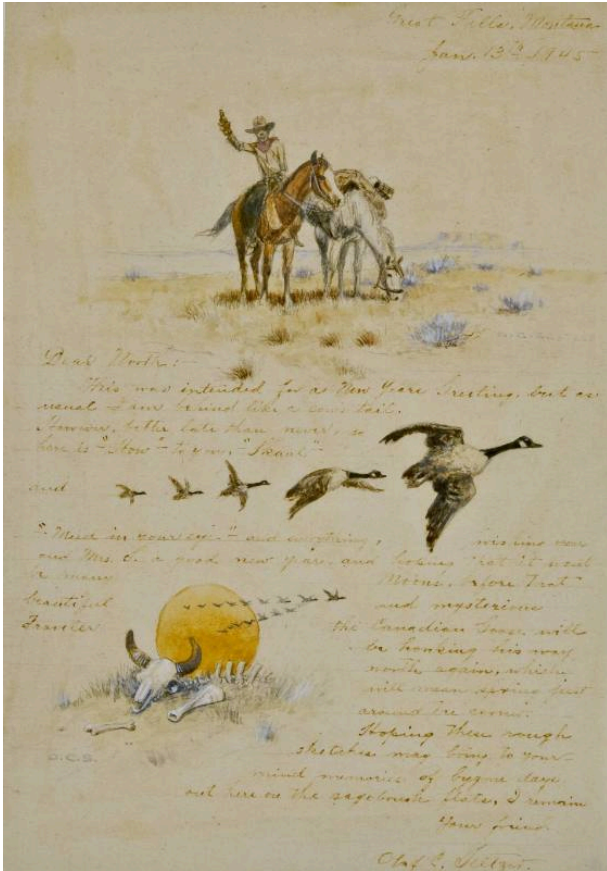

## Dear North

**Date**

1945

**Primary Maker**

Seltzer, Olaf Carl Borre

**Medium**

watercolor, ink, and graphite on paper

**Description**

Letter on manila paper; written in brown ink and sketched in pencil and watercolor; three scenes divide letter: one above body of letter depicts cowboy with bottle in hand, raised to air in salute; grazing packhorse and distant butte; middle scene depicts geese flying, getting progressively larger as go right to left; third scene depicts sunset with steer skeleton in foreground and geese flying in V formation; letter appears to be related New Year greeting.